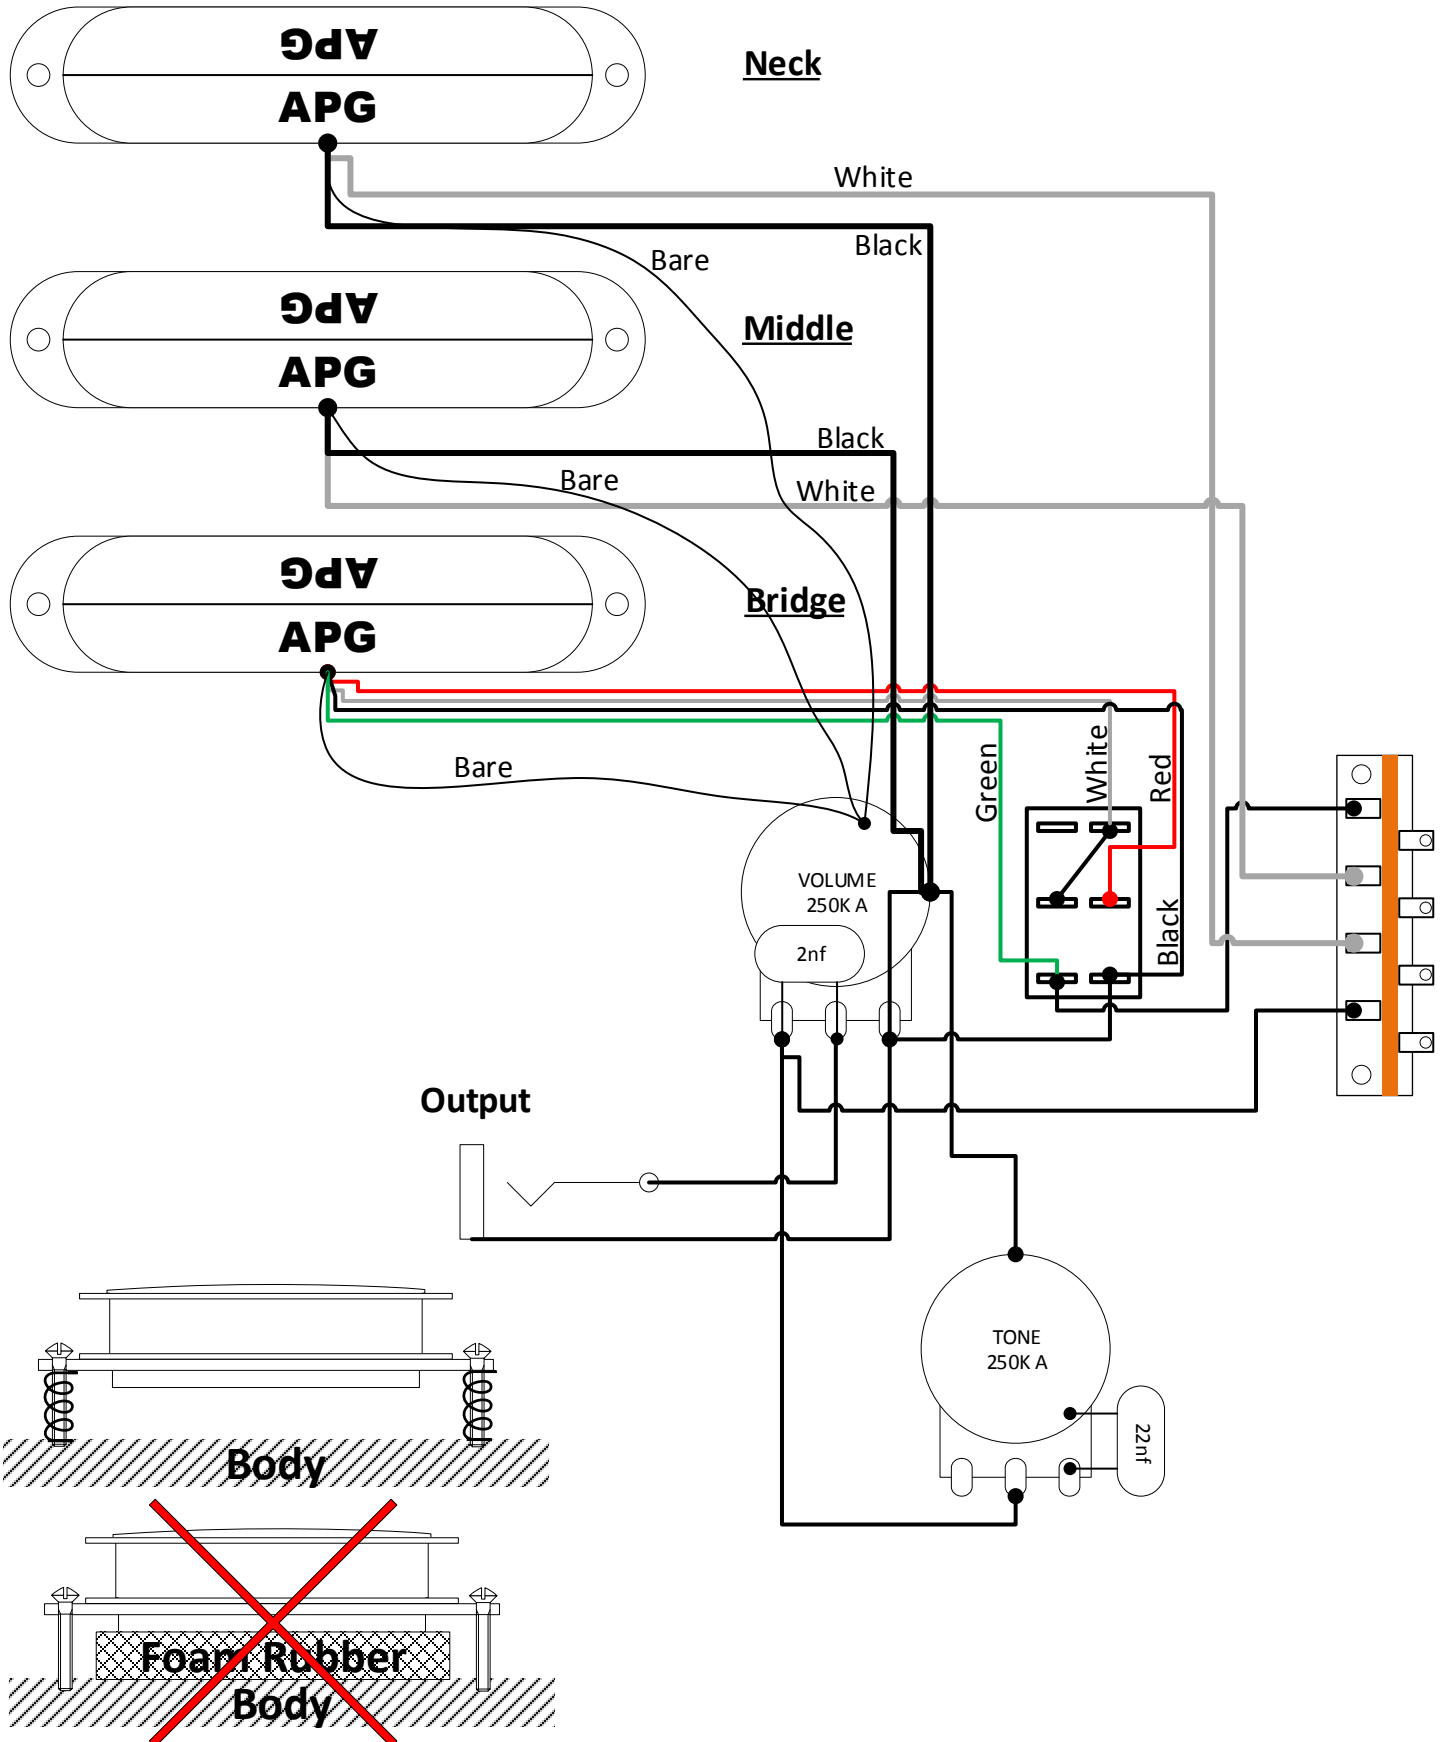

STRATBUCKER

Stratocaster Wire Diagram

VERSION – „VINTAGE PLUS”

APG Pickups custom shop