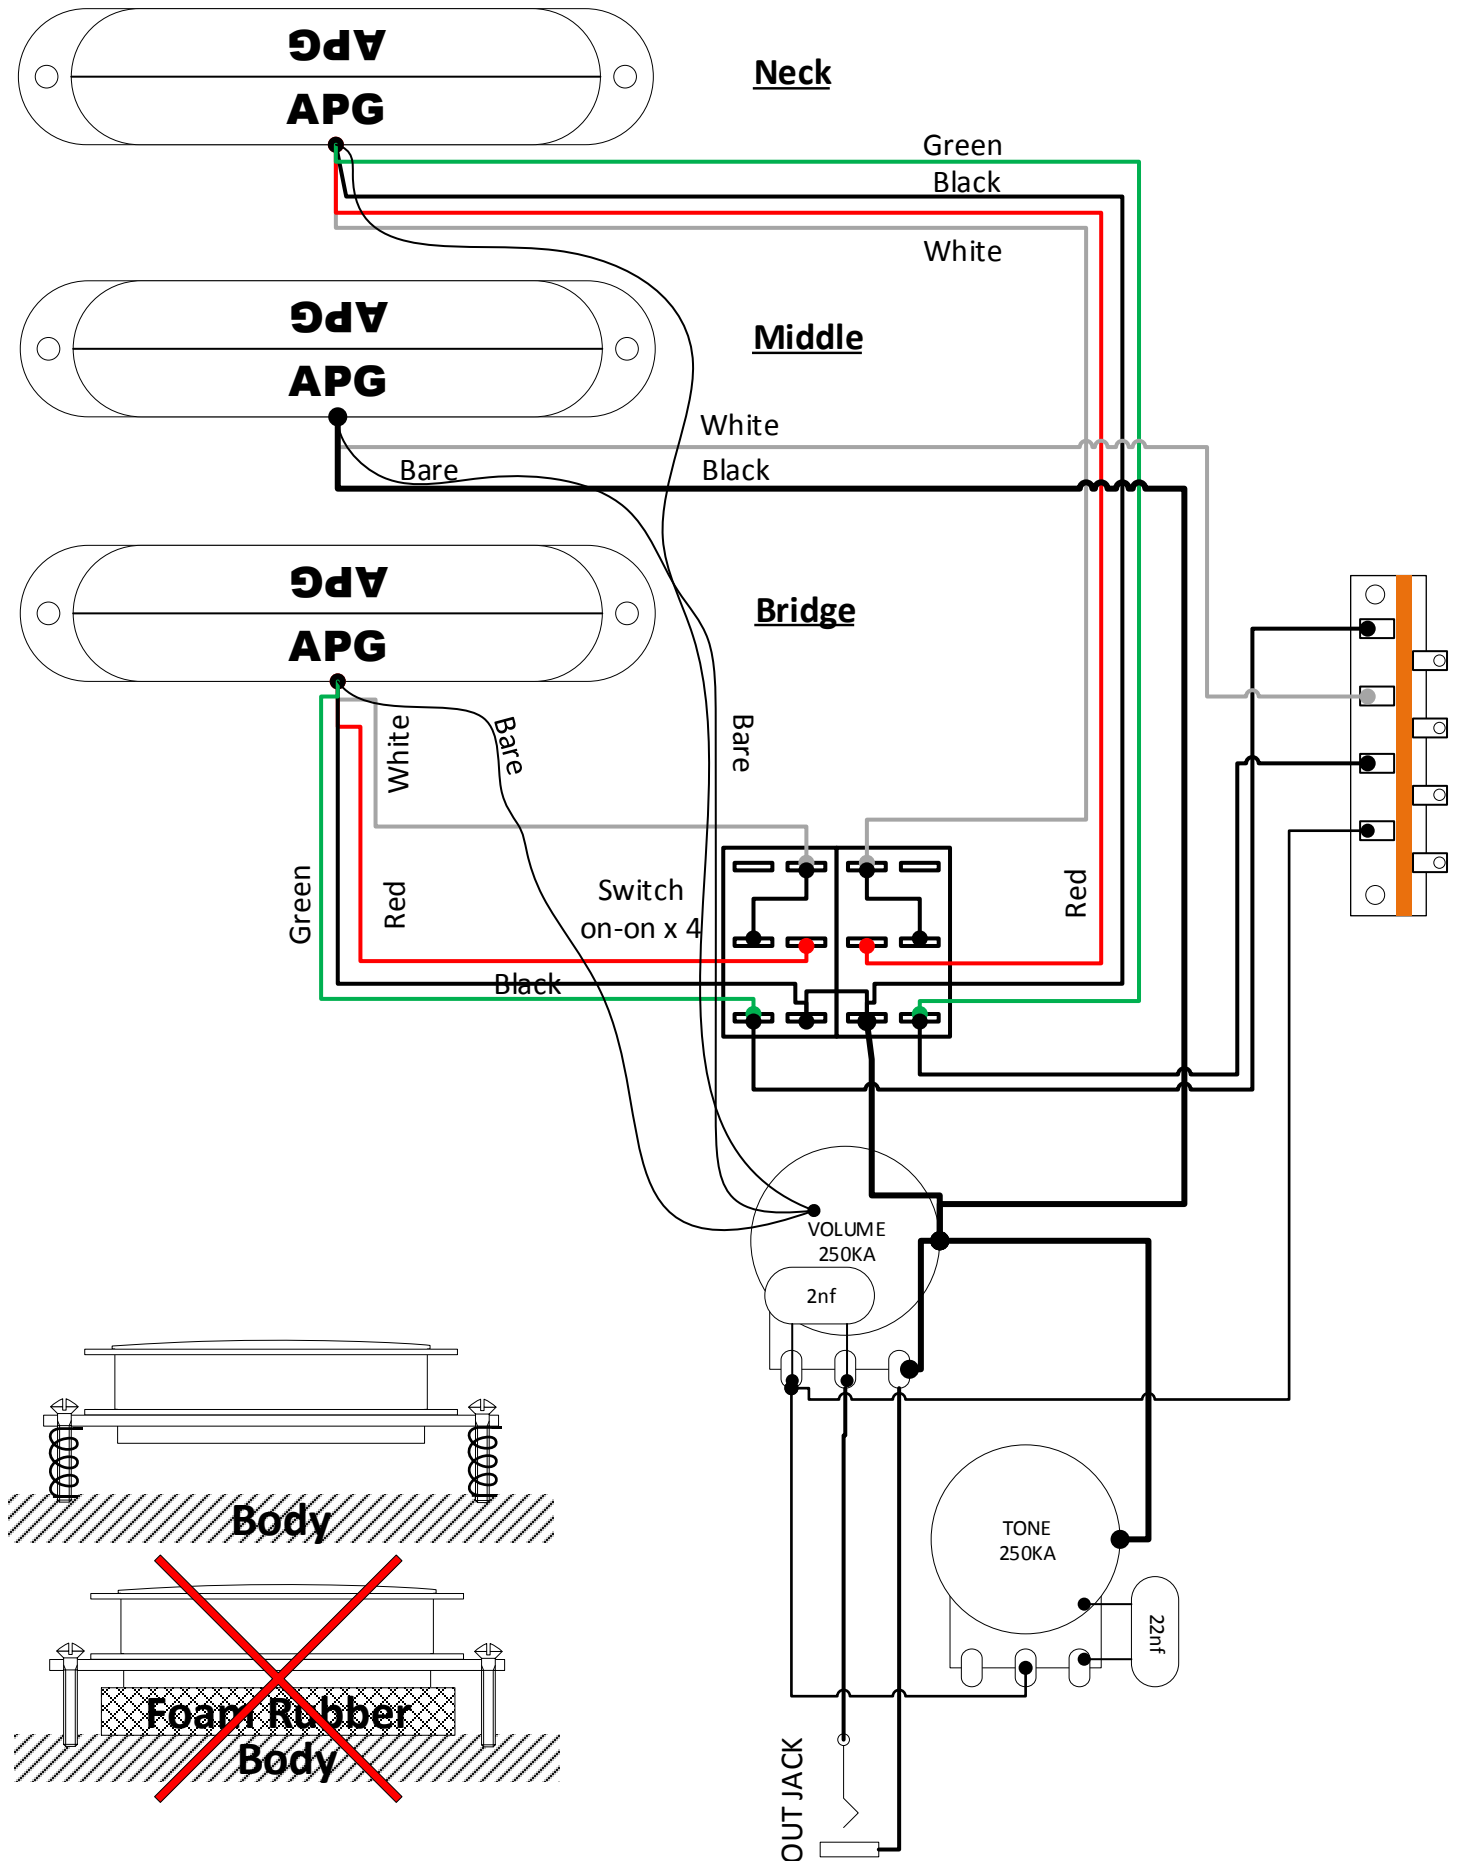

# STRAToBUCKER

## Stratocaster Wire Diagram

VERSION - „2xDual Tone”

**APG Pickups custom shop**